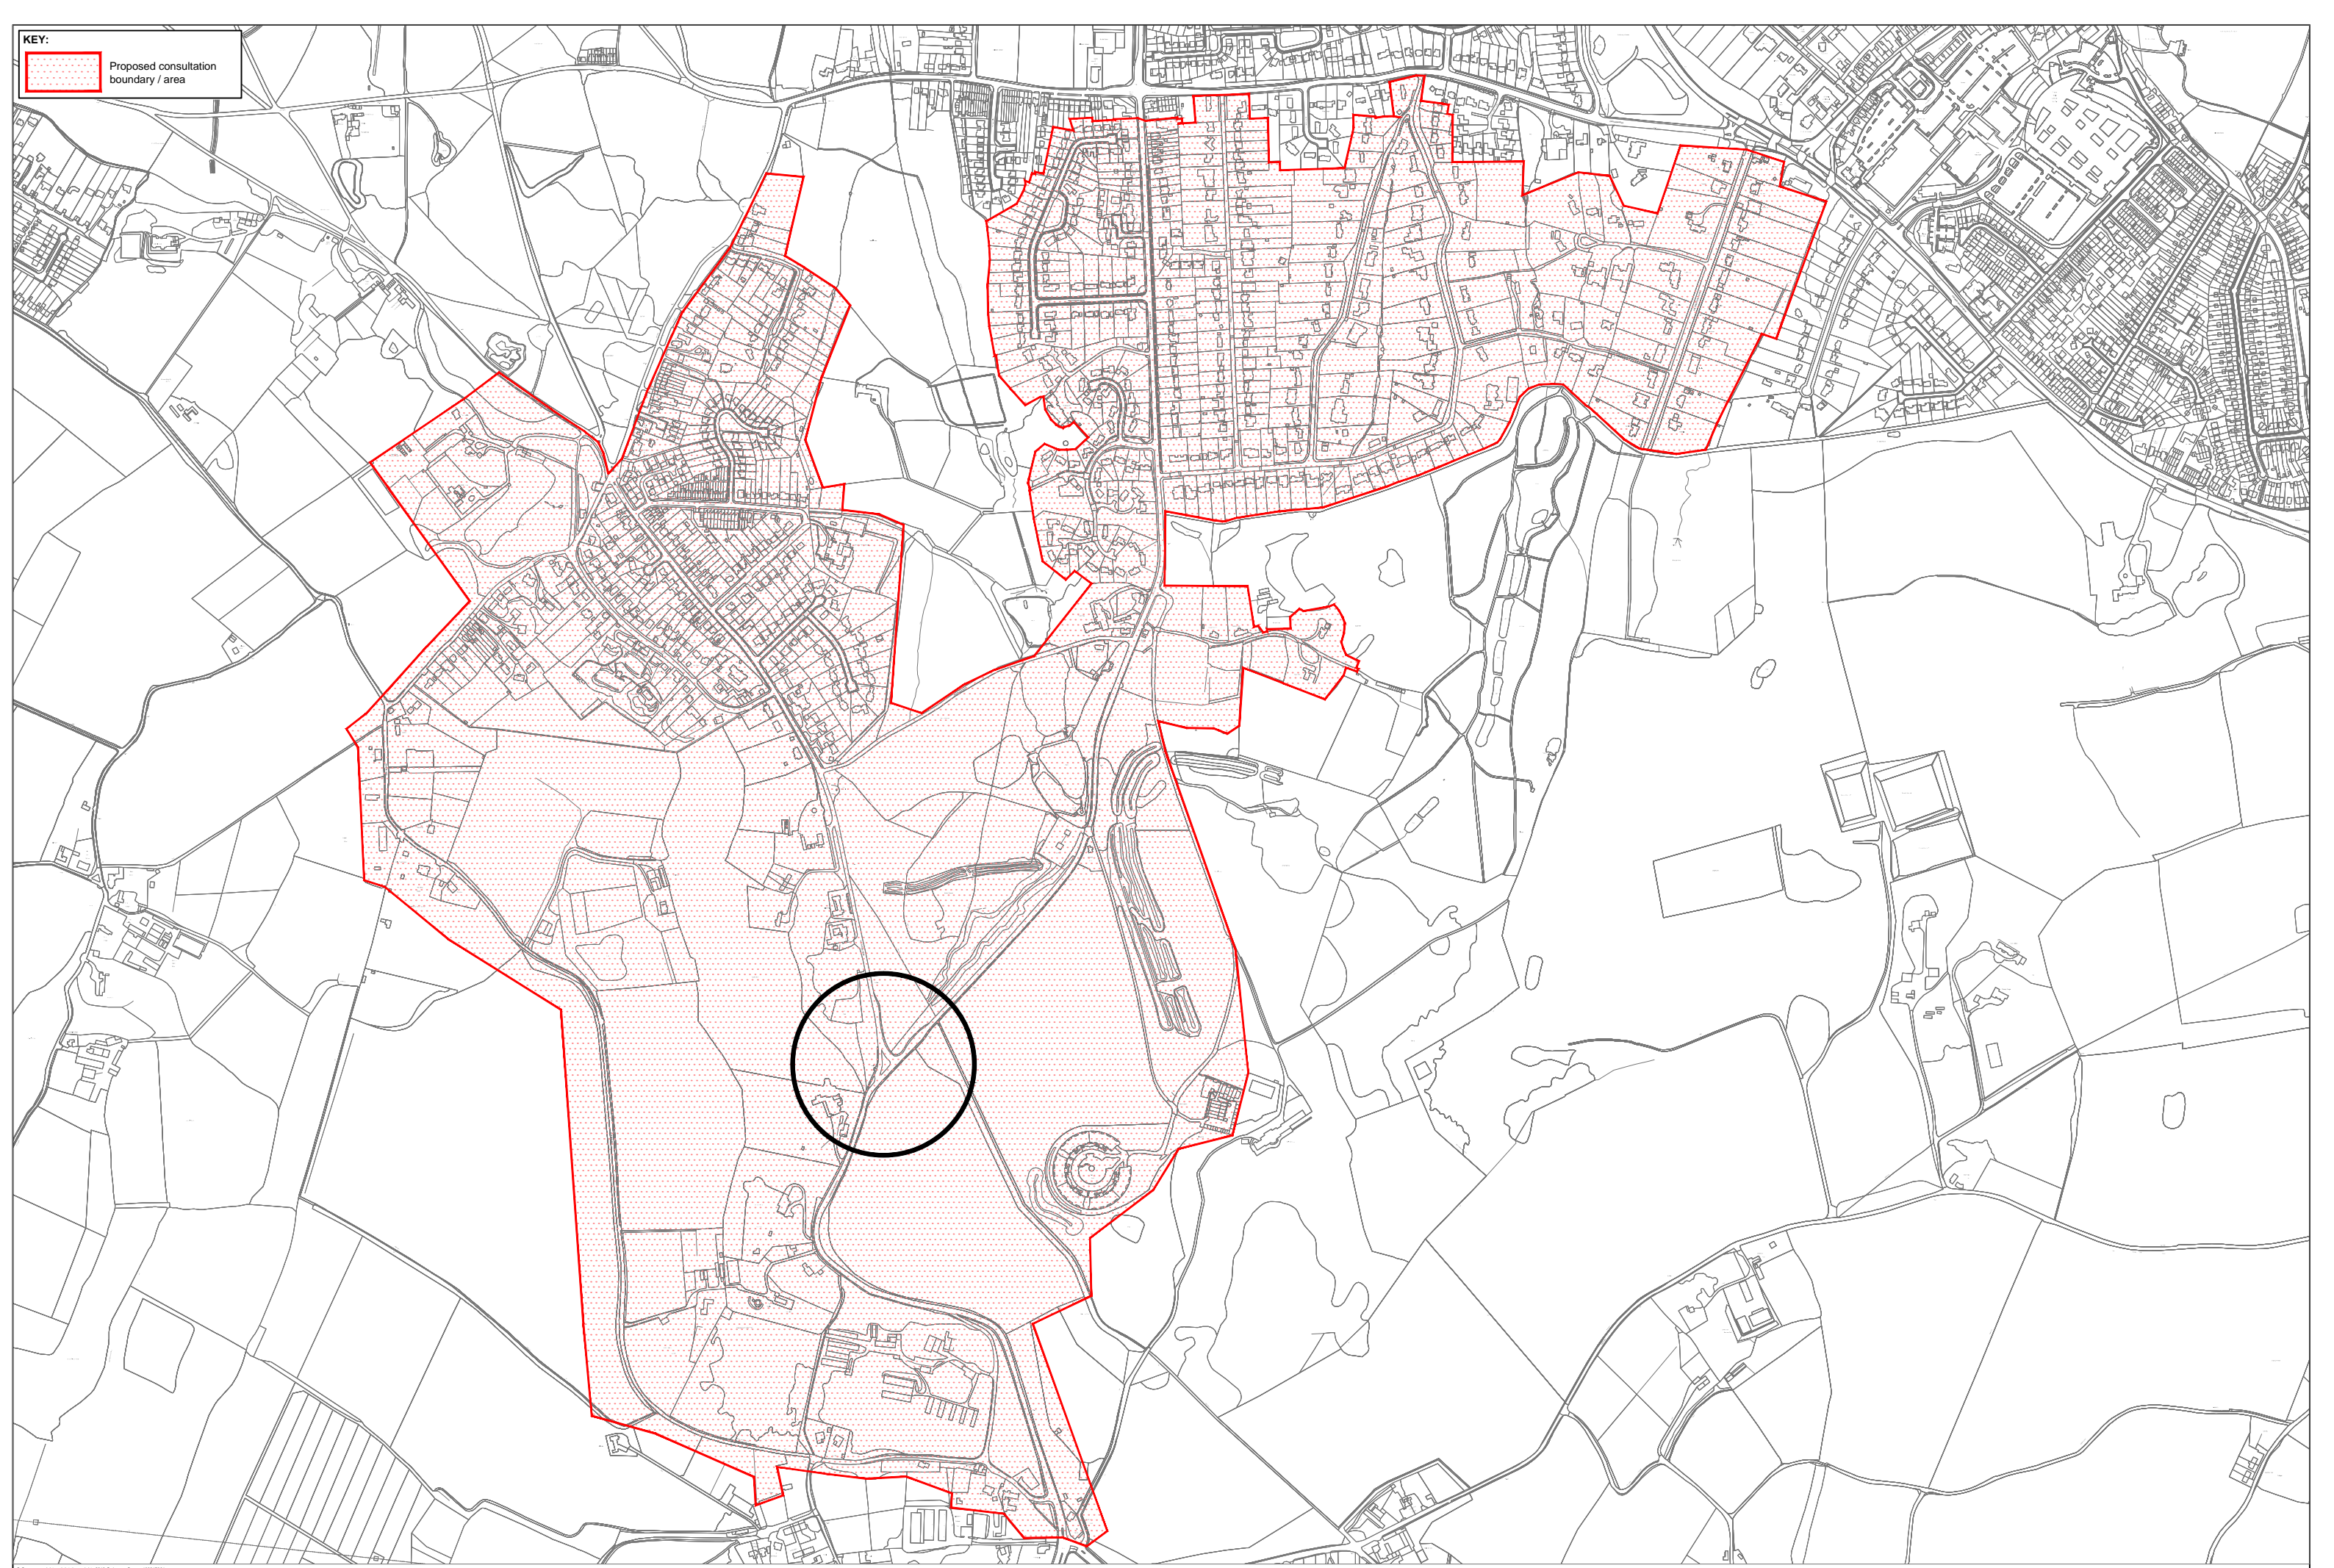

KEY:
 Proposed consultation boundary / area

JGD Title:
**PROPOSED ROUNDABOUT
 HEATHFIELD ROAD / WESTERHAM ROAD
 BROMLEY COMMON AND KESTON**

Drawing Title:
CONSULTATION BOUNDARY / AREA

 Environmental Services Civic Centre, Rockwell Close Bromley, BR1 3JH Tel: 020 8546 3333 Fax: 020 8315 4000 Email: www.bromley.gov.uk	Scale: 1:1000	Scale: NTS	Rev. / Date / Description
	Drawn by: SNP	Date: 15/11/13	1
Executive Director of Environment & Community Services	Checked by:	Drawing Number	11473-02